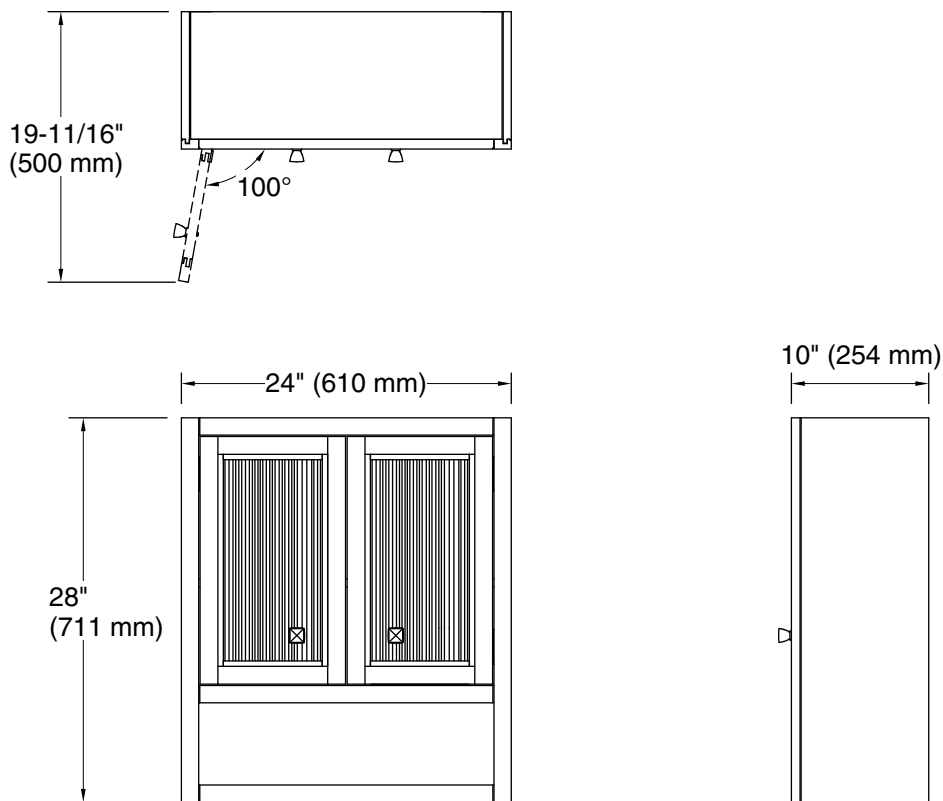

Hearthaven®

24" x 28" wall cabinet
K-33541-ASB

Features

- Open shelf offers easy access to storage, while interior shelf provides ample space for extra toilet paper
- Three-way adjustable slow-close door hinges for easy cabinet access
- Finish-matched 10"-deep cabinet interior
- Customize your storage with optional accessories such as floor liners, drawer organizers, and perfectly sized containers (sold separately)
- Coordinates with K-33542 upgraded hardware finishes (sold separately)

Color tiles intended for reference only.

Color	Code	Description
-------	------	-------------

	0	White
	1WX	Grey Slate

Technical Information

All product dimensions are nominal.

Notes

Install this product according to the installation instructions.